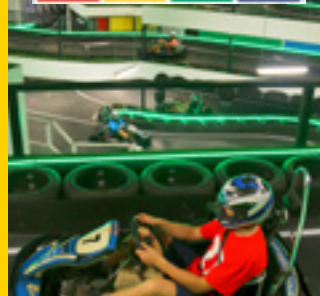

GROUP RACING PACKAGES

Looking for the ultimate corporate day out, group function or party experience? LOOK NO FURTHER than our awesome packages!

We cater for groups of any size. Packages start with a minimum of 10 people, up to 120 people or more. These packages provide a socially competitive, authentic racing experience which can include time attack style qualifying sessions, REAL wheel to wheel racing and much more!

Exclusive hire of our track and outdoor entertainment area available, please contact us for more details.

Open 7 Days • 10am-10pm
870 Kingsford Smith Drive, Eagle Farm

07 3868 2225

info@gokartingbrisbane.com.au
gokartingbrisbane.com.au

▼ ALSO CHECK OUT ▼

BRISBANE'S BEST KARTING IS AT SLIDEWAYS

SPRINT CUP

1 x Qualifying Session
1 x Race per person
$66 per person
+ $7.50 licence fee (if applicable)

PERFORMANCE CHALLENGE

1 x Practice Session
1 x Qualifying Session
1 x Race per person
$88 per person
+ $7.50 licence fee (if applicable)

GRAND PRIX PACK*

1 x Practice Session
1 x Qualifying Session
2 x Races per person
$100 per person
+ $7.50 licence fee (if applicable)

LE MANS PACK*

1 x Practice Session
1 x Qualifying Session
3 x Races per person
From $120 per person
+ $7.50 licence fee (if applicable)

* Not available on Saturdays

Trophies available for purchase Small set $50, Large set $100

AWESOME OUTDOOR KARTING

for the whole family, only two minutes north of Dreamworld & 15 minutes from Surfers Paradise!

232 Old Pacific Hwy, Pimpama
Open 7 Days • 9am – 5pm
07 5546 6566
gokartingworld.com.au

THE ONLY THREE LEVEL TRACK IN AUSTRALIA

10 Spencer Road, Nerang
Open 7 Days • 10am – 10pm
07 5596 3663
gokartinggoldcoast.com.au

**PURE
KARTING
PERFECTION**

10 JUST
MINUTES
FROM THE
BRISBANE CBD
& 5 MINUTES TO
BRISBANE
AIRPORT